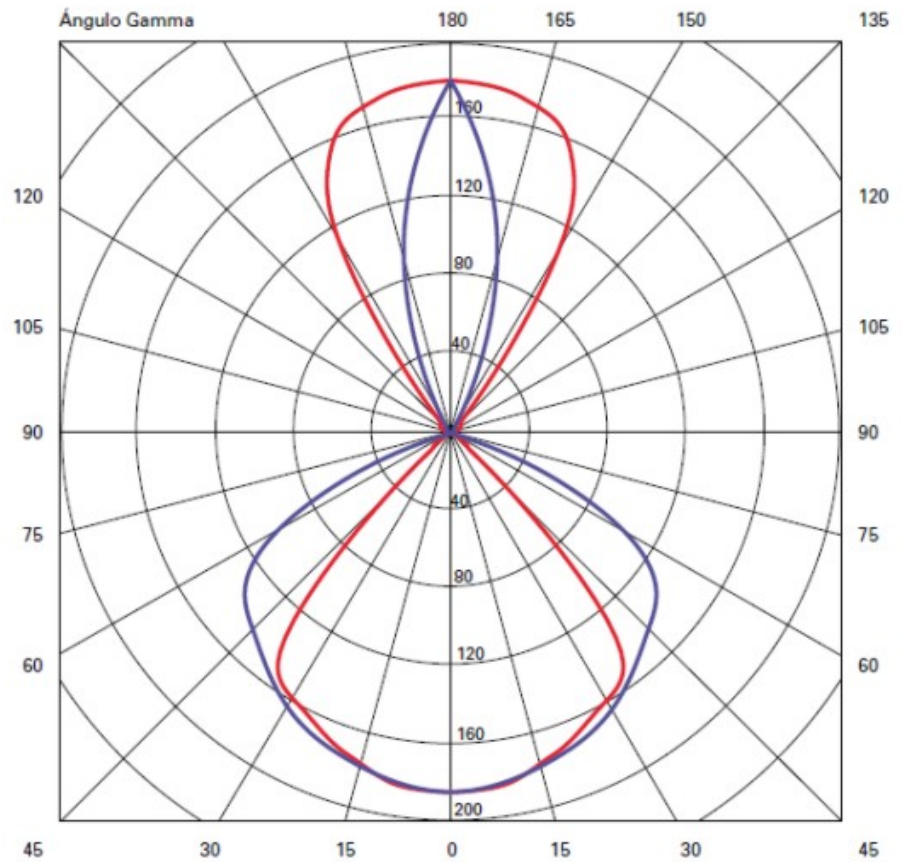

D93123

PROJECT	_____
TYPE	_____
SPECIFIER	_____
QUANTITY	_____
DATE	_____

D