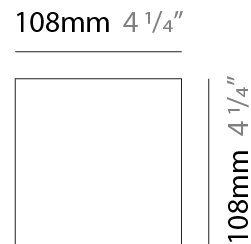

PROJECT
TYPE
SPECIFIER
QUANTITY
DATE

CARTELLO STANDARD SURFACE

D93040

base number

1. To build a product code in our configurator select the specify button on the base model # product page
2. To build a manual product code on this datasheet choose from the options listed below in blue font and add the suffix to the base model #

GENERAL

Series: Cartello
Subseries: Cartello Standard
Brand: Milan
Division: Design
Mounting Type: Surface
Mounting Location: Wall
Subcategory: Up/Down Light

PHYSICAL

Shape: Rectangle
Length (mm): 110
Length (in): 4 ⁵/₁₆
Height (mm): 51
Height (in): 2
Extension (mm): 45
Extension (in): 1 ³/₄
Light Distribution: Direct / Indirect
Weight (kg): 0.41
Weight (lbs): 0.9
Fixture Finish: Metallic Gray
Fixture Material: Aluminum

ELECTRICAL

Number of Lamps: 1
Lamp Type: LED Retrofit
Lamp Shape: T4
Bulb Included: Bulb Not Included
Total Output Wattage (W): 3
Max. Wattage Per Lamp (W): 3
Lamp Base: G9
Input Voltage (V): 120

LED

OPTICAL

RATINGS AND CERTIFICATIONS

Certified By: CSA Certified to UL and CSA Standards
IP rating: IP20

J-Box cover plate included