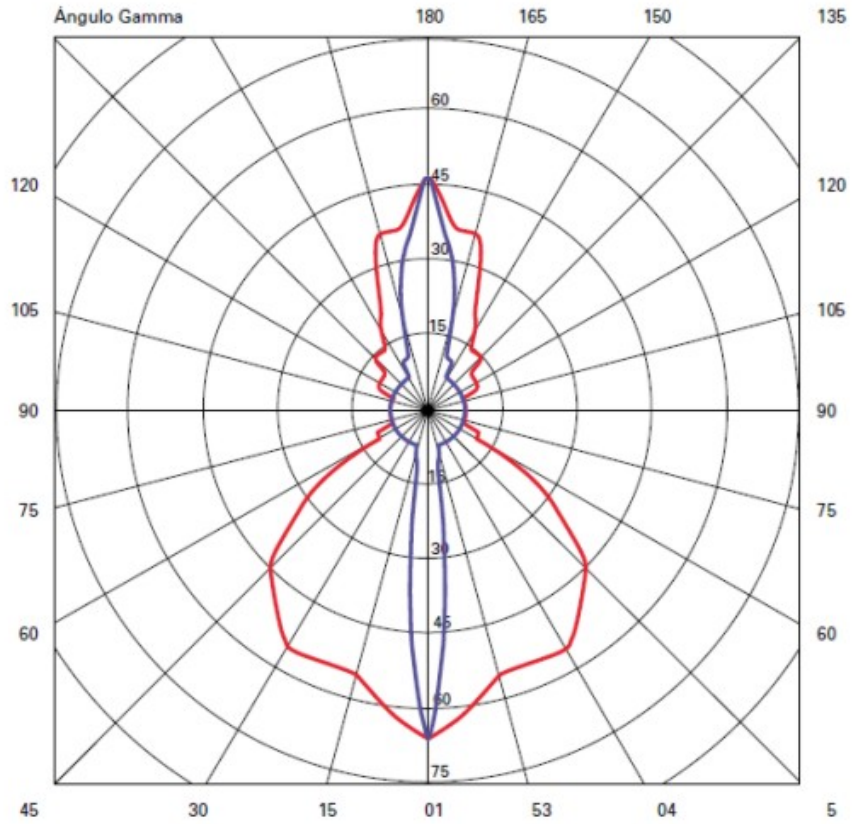

PROJECT	
TYPE	
SPECIFIER	
QUANTITY	
DATE