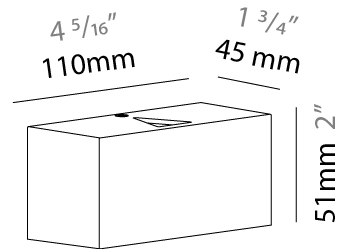

PROJECT	_____
TYPE	_____
SPECIFIER	_____
QUANTITY	_____
DATE	_____

CARTELLO STANDARD SURFACE

D93123

base number

1. To build a product code in our configurator select the specify button on the base model # product page
2. To build a manual product code on this datasheet choose from the options listed below in blue font and add the suffix to the base model #

GENERAL

Series: Cartello
Subseries: Cartello Standard
Brand: Milan
Division: Design
Mounting Type: Surface
Mounting Location: Wall
Subcategory: Up/Down Light

PHYSICAL

Shape: Rectangle
Length (mm): 110
Length (in): 4 ⁵/₁₆
Height (mm): 51
Depth (mm): 45
Height (in): 2
Depth (in): 1 ³/₄
Extension (mm): 45
Extension (in): 1 ³/₄
Light Distribution: Direct / Indirect
Weight (kg): 0.3
Weight (lbs): 0.599
Fixture Finish: Metallic Gray
Fixture Material: Aluminum

ELECTRICAL

Number of Lamps: 2
Lamp Type: LED
Max. Wattage Per Lamp (W): 4
Dimming: Electronic Low Voltage Dimming
Input Voltage (V): 120Vac Direct Line

LED

Number of LEDs: 2
Color Temperature (°K): 3000
Max. Delivered Lumen (lm): 600
CRI: >80 CRI

OPTICAL

RATINGS AND CERTIFICATIONS

Certified By: CSA Certified to UL and CSA Standards
IP rating: IP20

J-Box cover plate included